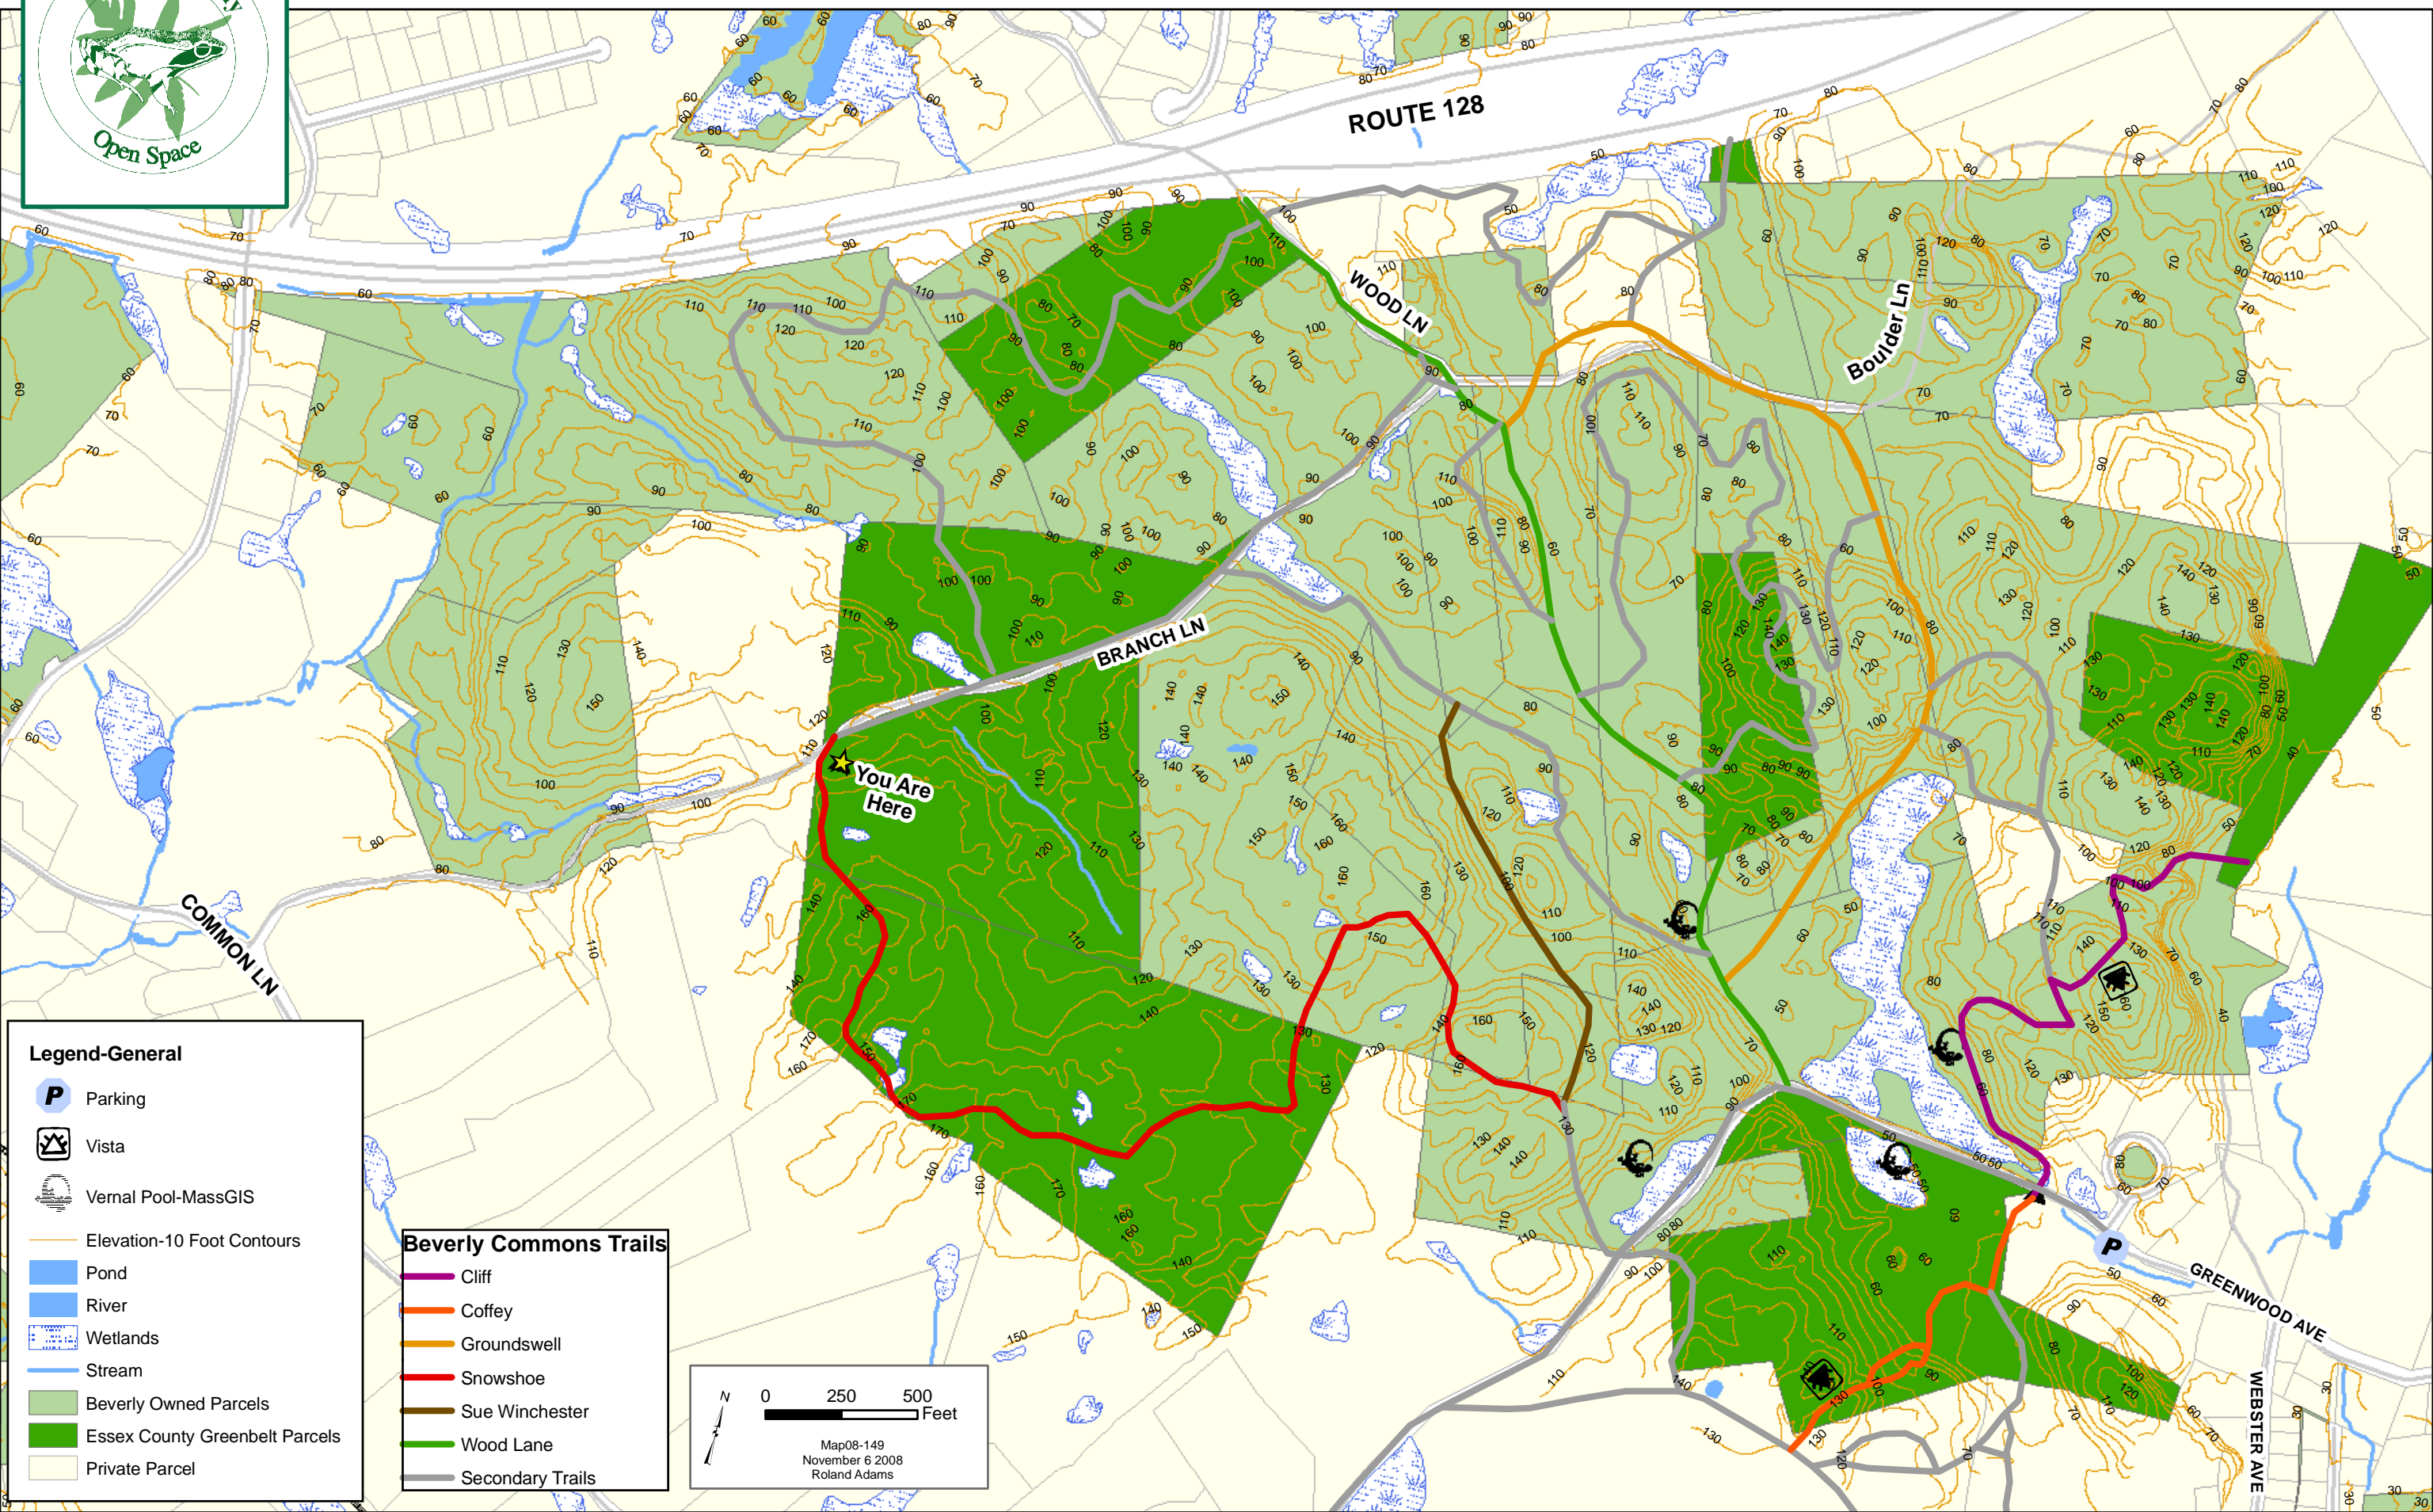

Beverly Commons Trails

Legend-General

- Parking
- Vista
- Vernal Pool-MassGIS
- Elevation-10 Foot Contours
- Pond
- River
- Wetlands
- Stream
- Beverly Owned Parcels
- Essex County Greenbelt Parcels
- Private Parcel

Beverly Commons Trails

- Cliff
- Coffey
- Groundswell
- Snowshoe
- Sue Winchester
- Wood Lane
- Secondary Trails

N

0 250 500 Feet

Map08-149
November 6 2008
Roland Adams