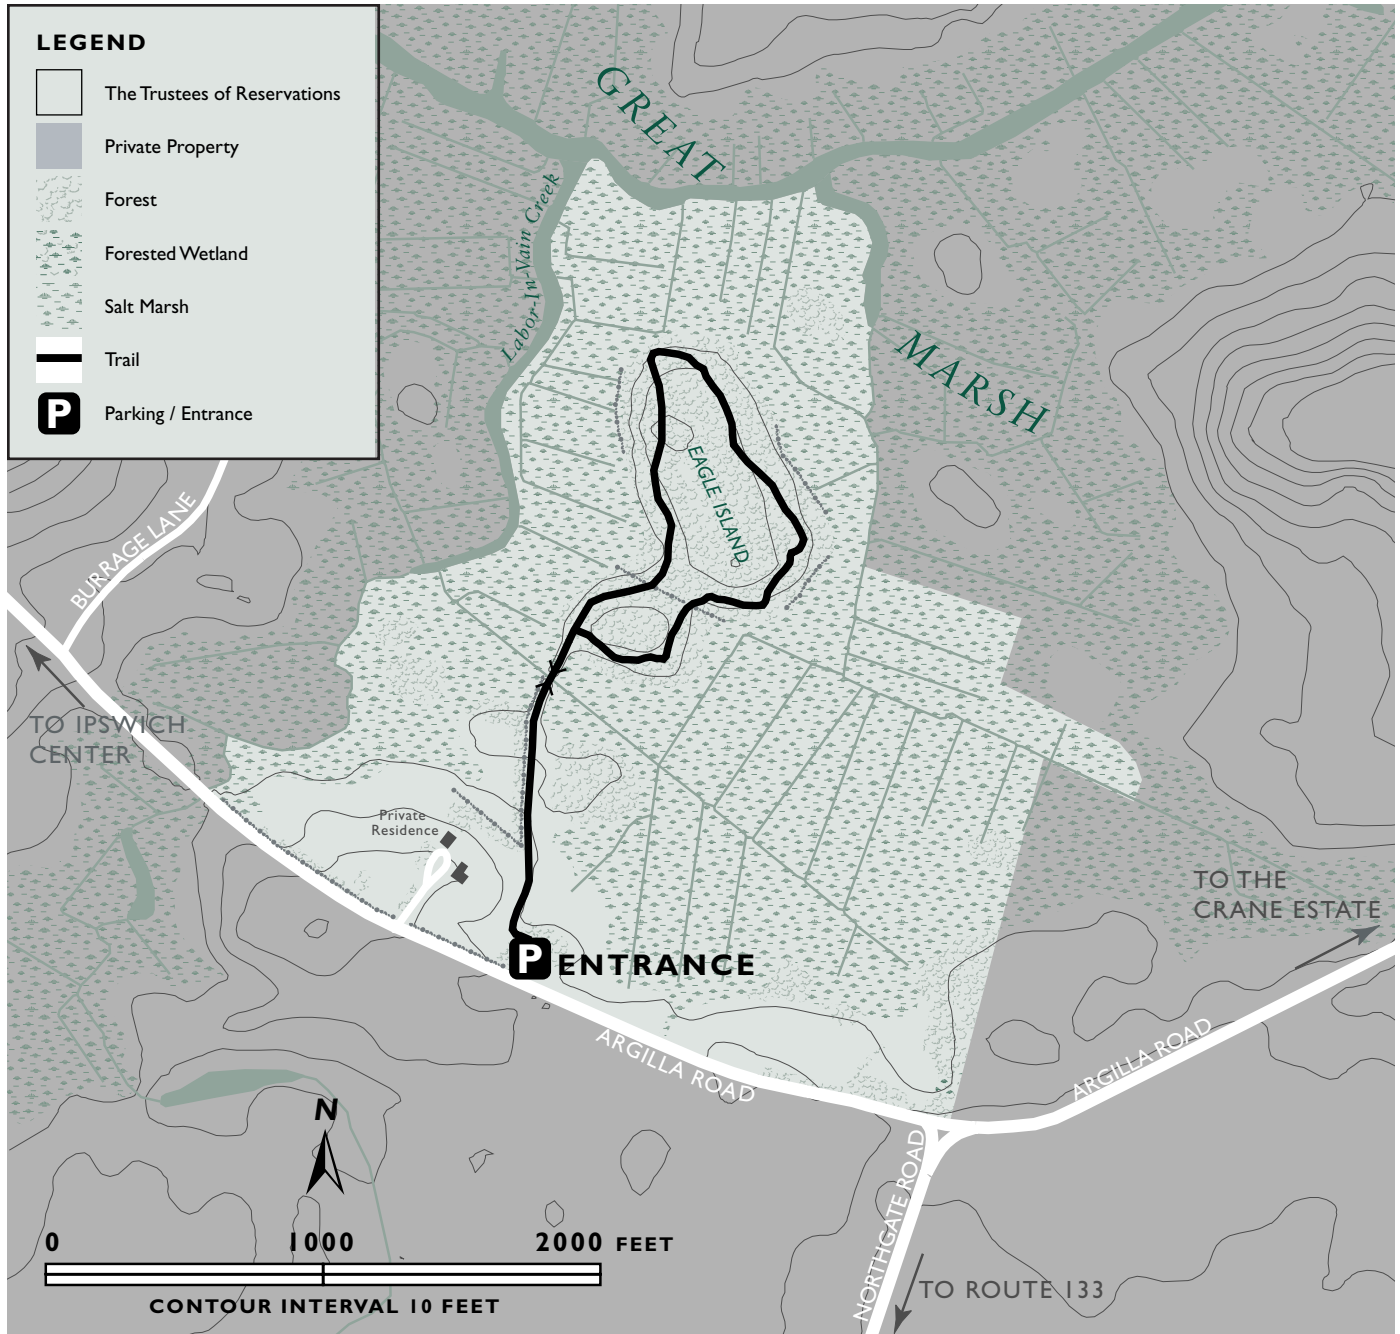

HAMLIN RESERVATION (135 ACRES)

Argilla Road ▪ Ipswich, Massachusetts

978.356.4351 ▪ neregion@ttor.org ▪ www.thetrustees.org

A PROPERTY OF THE TRUSTEES OF RESERVATIONS

This map is a product of the Geographic Information System of The Trustees of Reservations. Source data obtained from 1:25,000 scale USGS topographic maps, field surveys, Global Positioning System (GPS), and the Massachusetts Executive Office of Environmental Affairs, MassGIS. Boundary lines and trail locations are approximate. March 2003.

MOBILITY-IMPAIRED ACCESS

HUNTING

WALKING / HIKING (MODERATE)

PICNICKING

X-COUNTRY SKIING / SNOWSHOEING

BIRD WATCHING

DOGS NOT PERMITTED